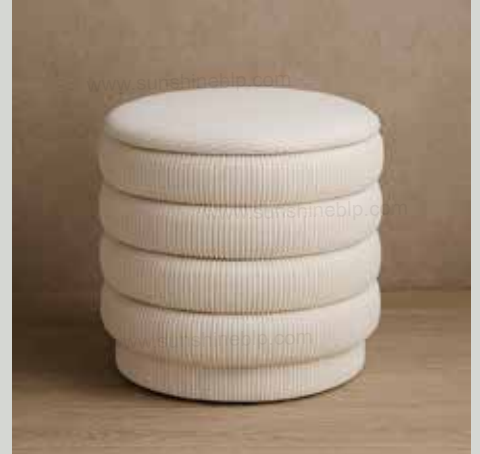

Hailey Ottoman Velvet Olive  
W800 x D400 x H400 mm

Hailey Footstool Velvet Mulberry  
Wooden Legs  
W350 x D350 x H350 mm

Hailey Ottoman Velvet Bottle Green  
W800 x D400 x H400 mm

Aylmer Footstool  
Dia560 x H430 mm

Elliot Storage Ottoman  
W795 x D375 x H420 mm

Avon Footstool  
Dia380 x H450 mm

**Monroe Storage Ottoman**  
W1000 x D420 x H430 mm

**Carpi Coffee Table**  
Dia750 x H465 mm

**Lyra Ottoman**  
Dia335 x H355 mm

**Isabel Footstool**  
Dia500 x H420 mm

**Kola Small Ottom**  
Dia335 x H355 mm

**Melissa Tube Chair**  
W670 x D640 x H685 mm

**Melissa Footstool**  
W390 x D390 x H420 mm

**Aliza Storage Ottoman**  
W1100 x D500 x H400 mm

**Angelique Stool Set**  
L: Dia390 x H440 mm  
S: Dia345 x H380 mm

**Pistoia Storage Footstool Set**  
L: Dia360 x H440 mm  
S: Dia315 x H380 mm

**Caracas Ottoman**  
Dia600 x H415 mm

**Ponoka Storage Side Table**  
Dia500 x H440 mm